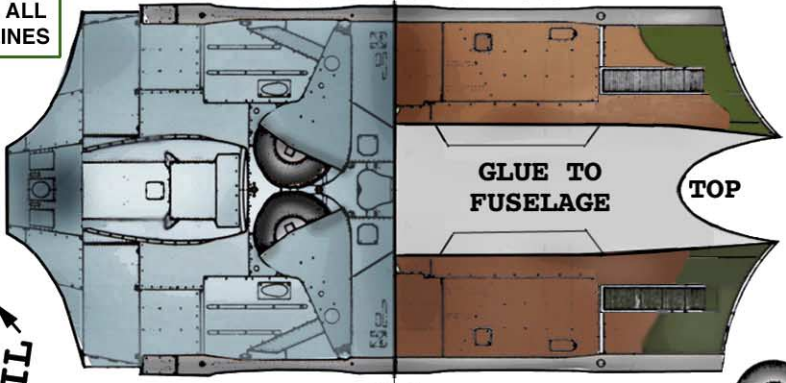

# Hawker Hurricane

(1935)

GLUE TO NOSE

SPINNER

CANOPY

NOSE

LOU SEZ...  
SCORE ALL BEND LINES

TAIL

FOLD

FOLD

CENTER SECTION

GLUE TO FUSELAGE

TOP

FOLD

TAIL

LANDING GEAR