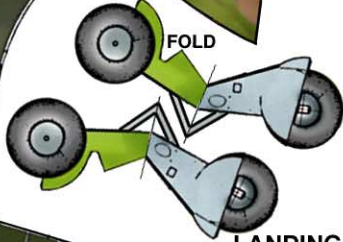

# Hawker Hurricane

(1935)

GLUE TO NOSE

SPINNER

CANOPY

NOSE

LOU SEZ...  
SCORE ALL BEND LINES

TAIL

FOLD

FOLD

CENTER SECTION

GLUE TO FUSELAGE

TOP

FOLD

TAIL

LANDING GEAR

GLUE INTO CENTER SECTION

R. H. WING FAIRING