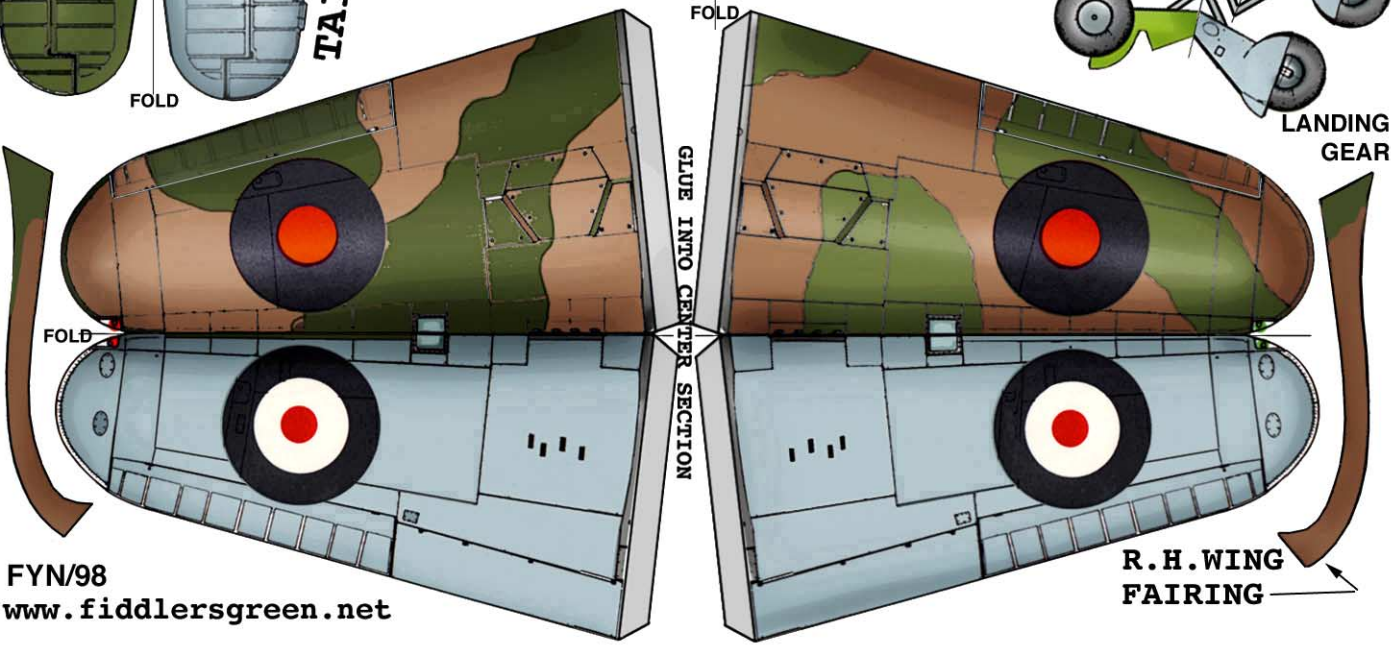

# Hawker Hurricane

(1935)

GLUE TO NOSE

SPINNER

CANOPY

NOSE

LOU SEZ...  
SCORE ALL BEND LINES

TAIL

FOLD

FOLD

CENTER SECTION

GLUE TO FUSELAGE

TOP

FOLD

TAIL

LANDING GEAR

GLUE INTO CENTER SECTION

R. H. WING FAIRING