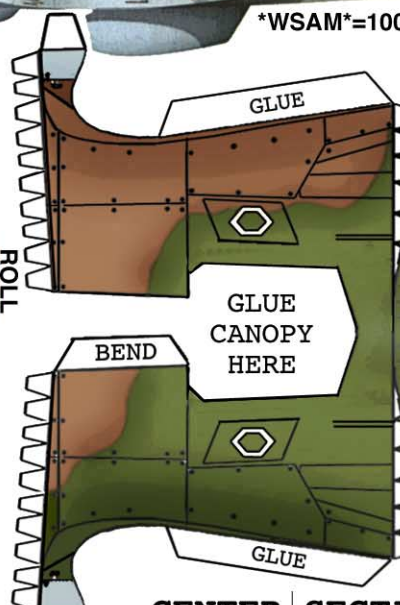

# Hawker Hurricane

(1935)

GLUE TO NOSE

SPINNER

CANOPY

NOSE

LOU SEZ...  
SCORE ALL BEND LINES

TAIL

FOLD

FOLD

CENTER SECTION

GLUE TO FUSELAGE

TOP

FOLD

TAIL

LANDING GEAR

GLUE INTO CENTER SECTION

R. H. WING FAIRING