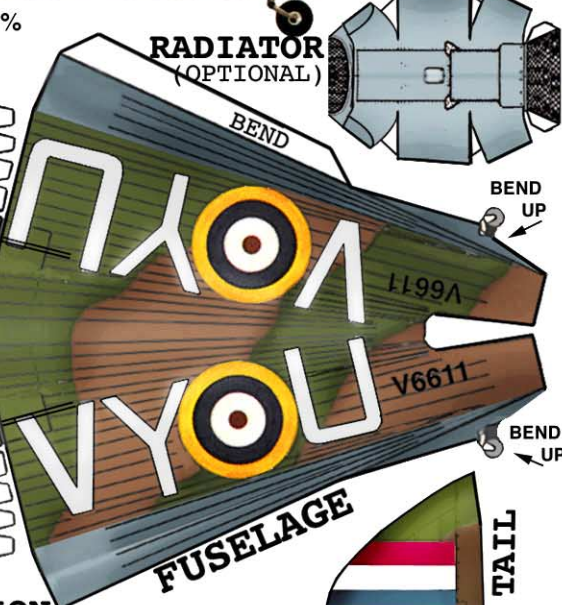

# Hawker Hurricane

(1935)

GLUE TO NOSE

SPINNER

CANOPY

NOSE

LOU SEZ...  
SCORE ALL BEND LINES

TAIL

FOLD

FOLD

CENTER SECTION

GLUE TO FUSELAGE

TOP

FOLD

TAIL

LANDING GEAR

GLUE INTO CENTER SECTION

R. H. WING FAIRING