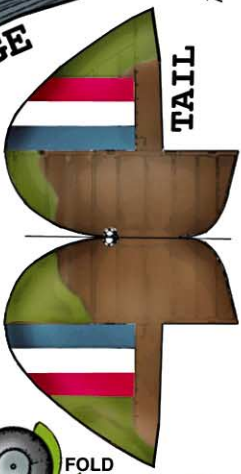

# Hawker Hurricane

(1935)

GLUE TO NOSE

SPINNER

CANOPY

NOSE

LOU SEZ...  
SCORE ALL BEND LINES

TAIL

FOLD

FOLD

CENTER SECTION

GLUE TO FUSELAGE

TOP

FOLD

TAIL

LANDING GEAR