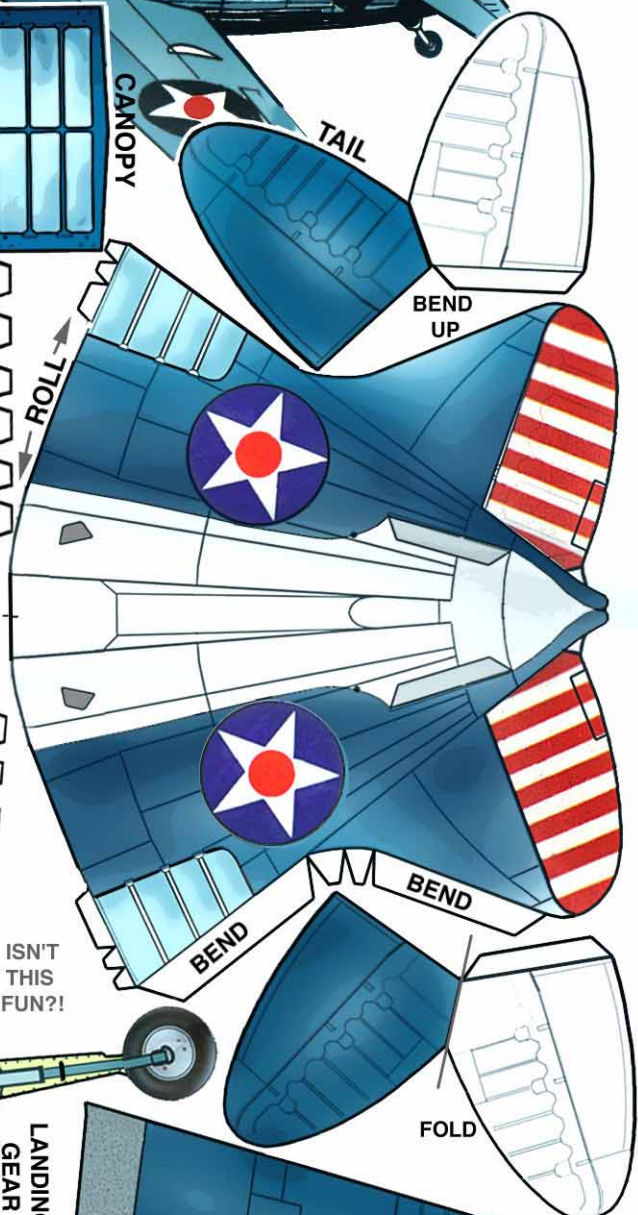

BREWSTER BUFFALO

F2A

CUTE ZERO FODDER!

(1937)

fyn/98

WSAM=100%

www.fiddlersgreen.net