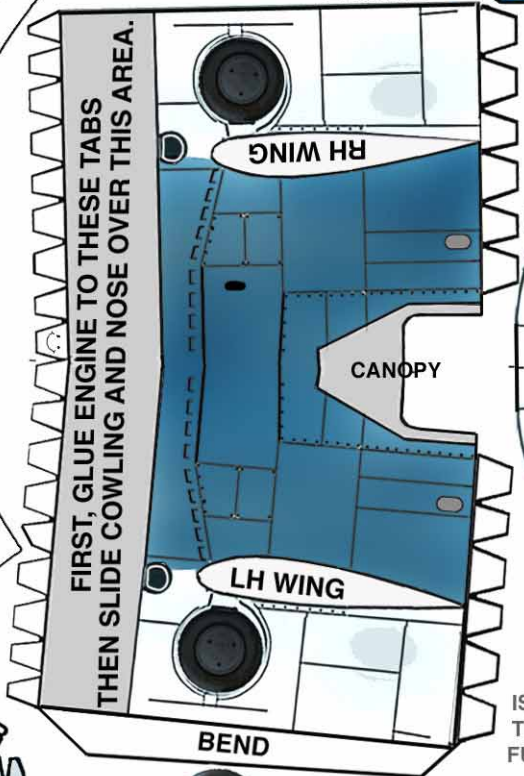

BREWSTER BUFFALO

F2A

CUTE ZERO FODDER!

(1937)

fyn/98

WSAM=100%

www.fiddlersgreen.net