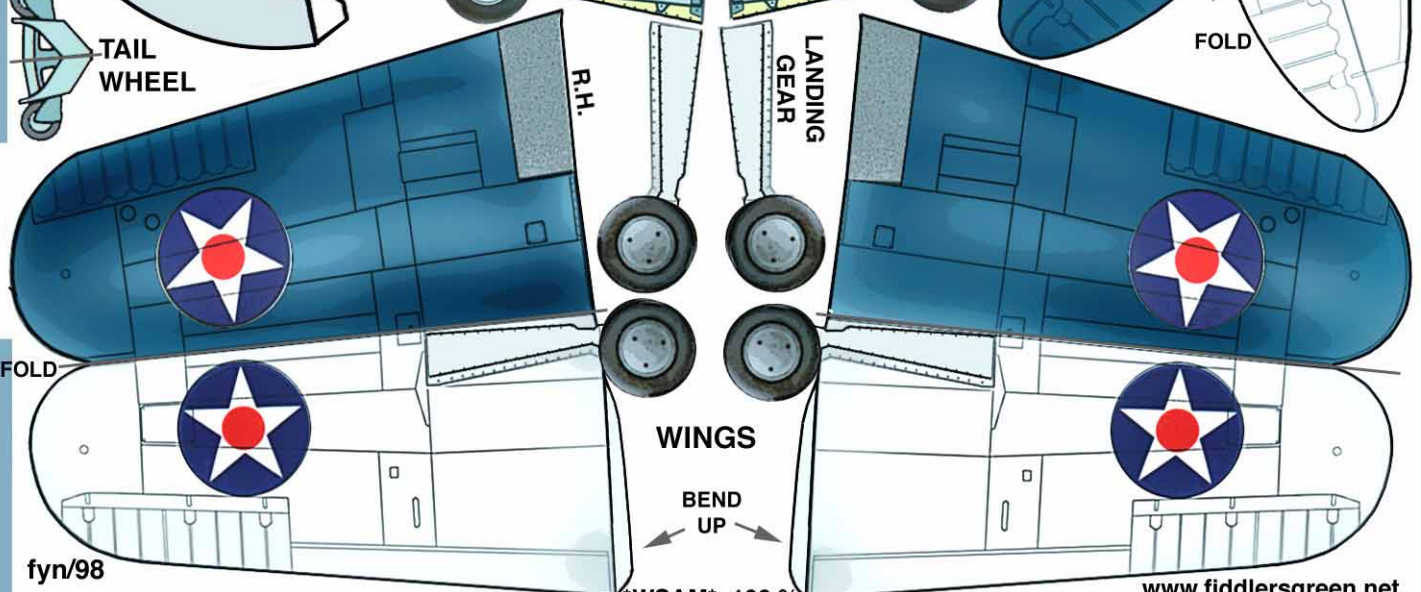

BREWSTER BUFFALO

F2A

CUTE ZERO FODDER!

(1937)

fyn/98

WSAM=100%

www.fiddlersgreen.net