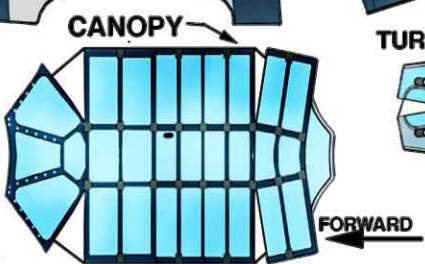

AVENGER!

GRUMMAN TBF TORPEDO BOMBER

(1941)

WITH FOLDING WINGS!

USE TOOTHPICK ENDS FOR GUNS

TAIL

FOLD

SLIDE FUSELAGE INTO TAIL SECTION

BEND ALONG HERE

CUT ALONG RED LINE TO FORM AFT GUNNER AREA

TAIL WHEEL

BEND UP

LOU SEZ: SCORE ALL BEND LINES!!

FOLD

UPPER R.H. WING (ROLL UPPER SURFACES)

ROOT SECTIONS

WINGS FIT INTO

WSAM=234 %

GLUE TO FUSELAGE

www.fiddlersgreen.net