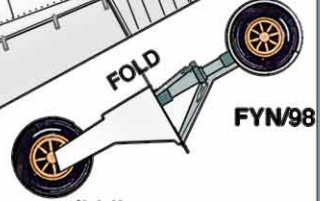

AVENGER!

GRUMMAN TBF TORPEDO BOMBER

(1941)

WITH FOLDING WINGS!

USE TOOTHPICK ENDS FOR GUNS

TAIL

FOLD

SLIDE FUSELAGE INTO TAIL SECTION

BEND ALONG HERE

CUT ALONG RED LINE TO FORM AFT GUNNER AREA

TAIL WHEEL

BEND UP

LOU SEZ: SCORE ALL BEND LINES!!

FOLD

UPPER R.H. WING (ROLL UPPER SURFACES)

ROOT SECTIONS

WINGS FIT INTO

WSAM=234 %

GLUE TO FUSELAGE

www.fiddlersgreen.net