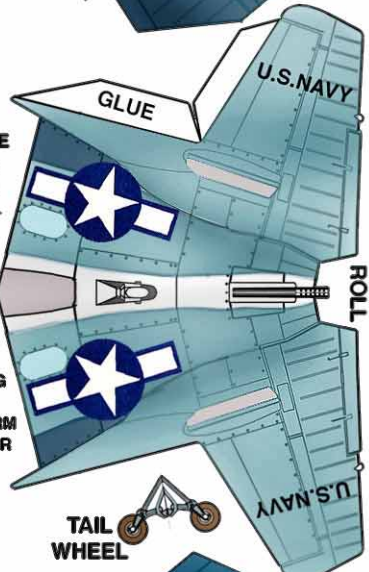

AVENGER!

GRUMMAN TBF TORPEDO BOMBER

(1941)

WITH FOLDING WINGS!

USE TOOTHPICK ENDS FOR GUNS

TAIL

FOLD

SLIDE FUSELAGE INTO TAIL SECTION

BEND ALONG HERE

CUT ALONG RED LINE TO FORM AFT GUNNER AREA

TAIL WHEEL

BEND UP

LOU SEZ: SCORE ALL BEND LINES!!

FOLD

UPPER R.H. WING (ROLL UPPER SURFACES)

ROOT SECTIONS

WINGS FIT INTO

WSAM=234 %

GLUE TO FUSELAGE

www.fiddlersgreen.net