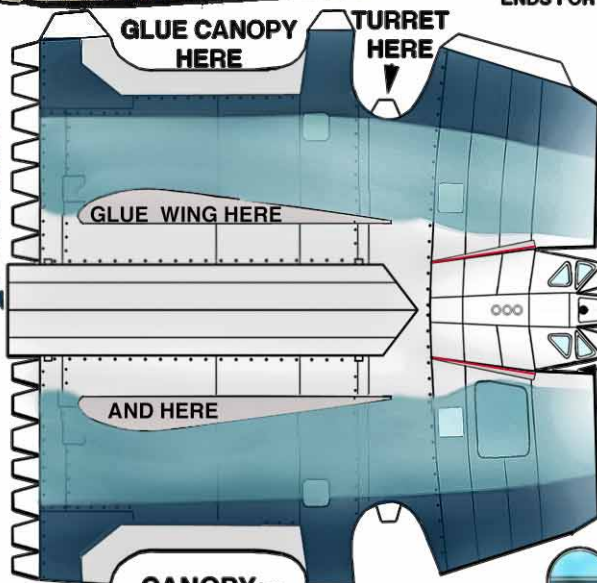

AVENGER!

GRUMMAN TBF TORPEDO BOMBER

(1941)

WITH FOLDING WINGS!

USE TOOTHPICK ENDS FOR GUNS

TAIL

FOLD

SLIDE FUSELAGE INTO TAIL SECTION

BEND ALONG HERE

CUT ALONG RED LINE TO FORM AFT GUNNER AREA

TAIL WHEEL

BEND UP

LOU SEZ: SCORE ALL BEND LINES!!

FOLD

UPPER R.H. WING (ROLL UPPER SURFACES)

ROOT SECTIONS

WINGS FIT INTO

WSAM=234 %

GLUE TO FUSELAGE

www.fiddlersgreen.net