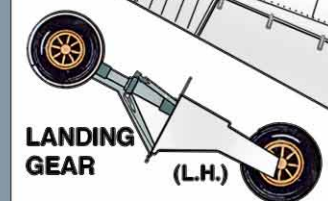

WSAM=234 %

GLUE TO FUSELAGE