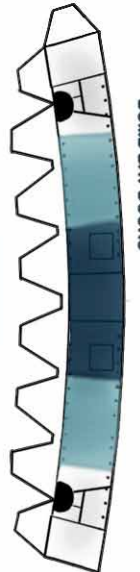

AVENGER!

GRUMMAN TBF TORPEDO BOMBER

(1941)

WITH FOLDING WINGS!

USE TOOTHPICK ENDS FOR GUNS

TAIL

FOLD

SLIDE FUSELAGE INTO TAIL SECTION

BEND ALONG HERE

CUT ALONG RED LINE TO FORM AFT GUNNER AREA

TAIL WHEEL

BEND UP

LOU SEZ: SCORE ALL BEND LINES!!

FOLD

UPPER R.H. WING (ROLL UPPER SURFACES)

ROOT SECTIONS

WINGS FIT INTO

WSAM=234 %

GLUE TO FUSELAGE

www.fiddlersgreen.net