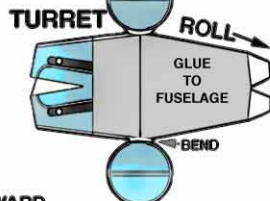

AVENGER!

GRUMMAN TBF TORPEDO BOMBER

(1941)

WITH FOLDING WINGS!

USE TOOTHPICK ENDS FOR GUNS

TAIL

FOLD

SLIDE FUSELAGE INTO TAIL SECTION

BEND ALONG HERE

CUT ALONG RED LINE TO FORM AFT GUNNER AREA

TAIL WHEEL

BEND UP

LOU SEZ: SCORE ALL BEND LINES!!

FOLD

UPPER R.H. WING (ROLL UPPER SURFACES)

ROOT SECTIONS