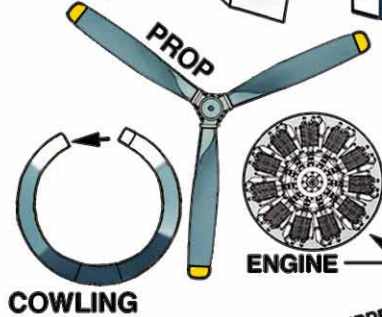

AVENGER!

GRUMMAN TBF TORPEDO BOMBER

(1941)

WITH FOLDING WINGS!

USE TOOTHPICK ENDS FOR GUNS

TAIL

FOLD

SLIDE FUSELAGE INTO TAIL SECTION

BEND ALONG HERE

CUT ALONG RED LINE TO FORM AFT GUNNER AREA

TAIL WHEEL

BEND UP

LOU SEZ: SCORE ALL BEND LINES!!

FOLD

UPPER R.H. WING (ROLL UPPER SURFACES)

ROOT SECTIONS

WINGS FIT INTO

WSAM=234 %

GLUE TO FUSELAGE

www.fiddlersgreen.net